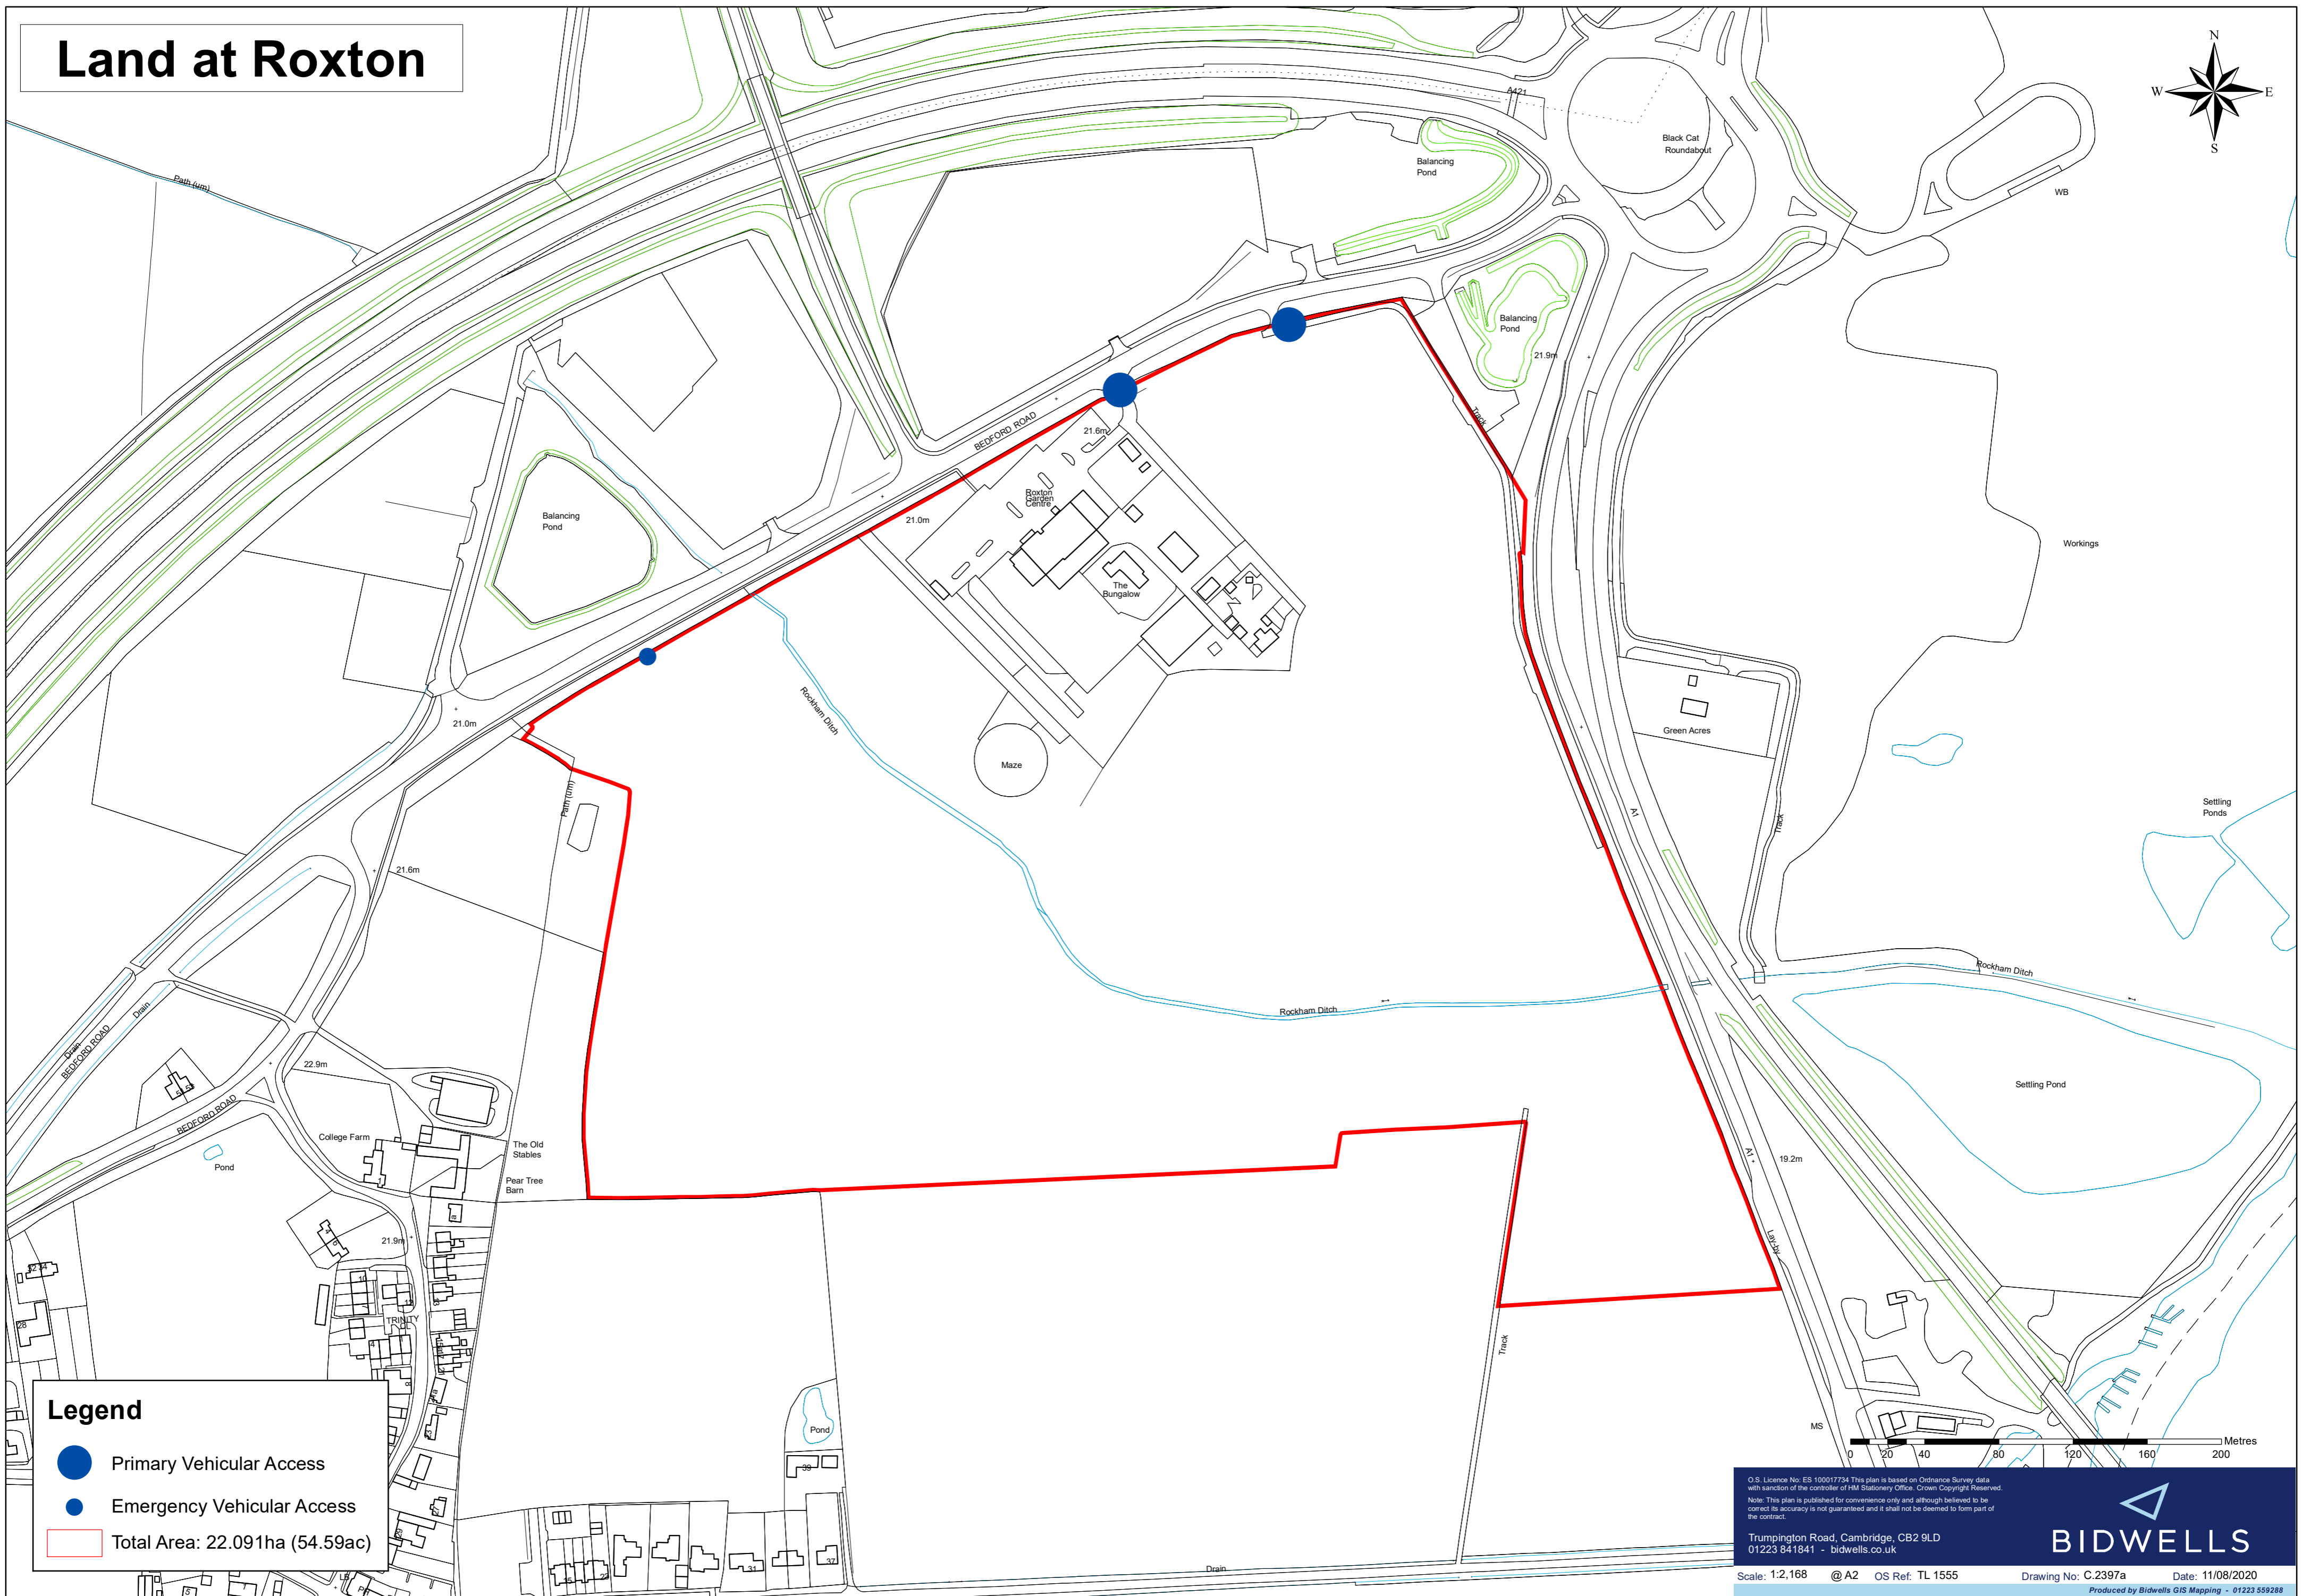

Land at Roxton

Legend

- Primary Vehicular Access
- Emergency Vehicular Access
- Total Area: 22.091ha (54.59ac)