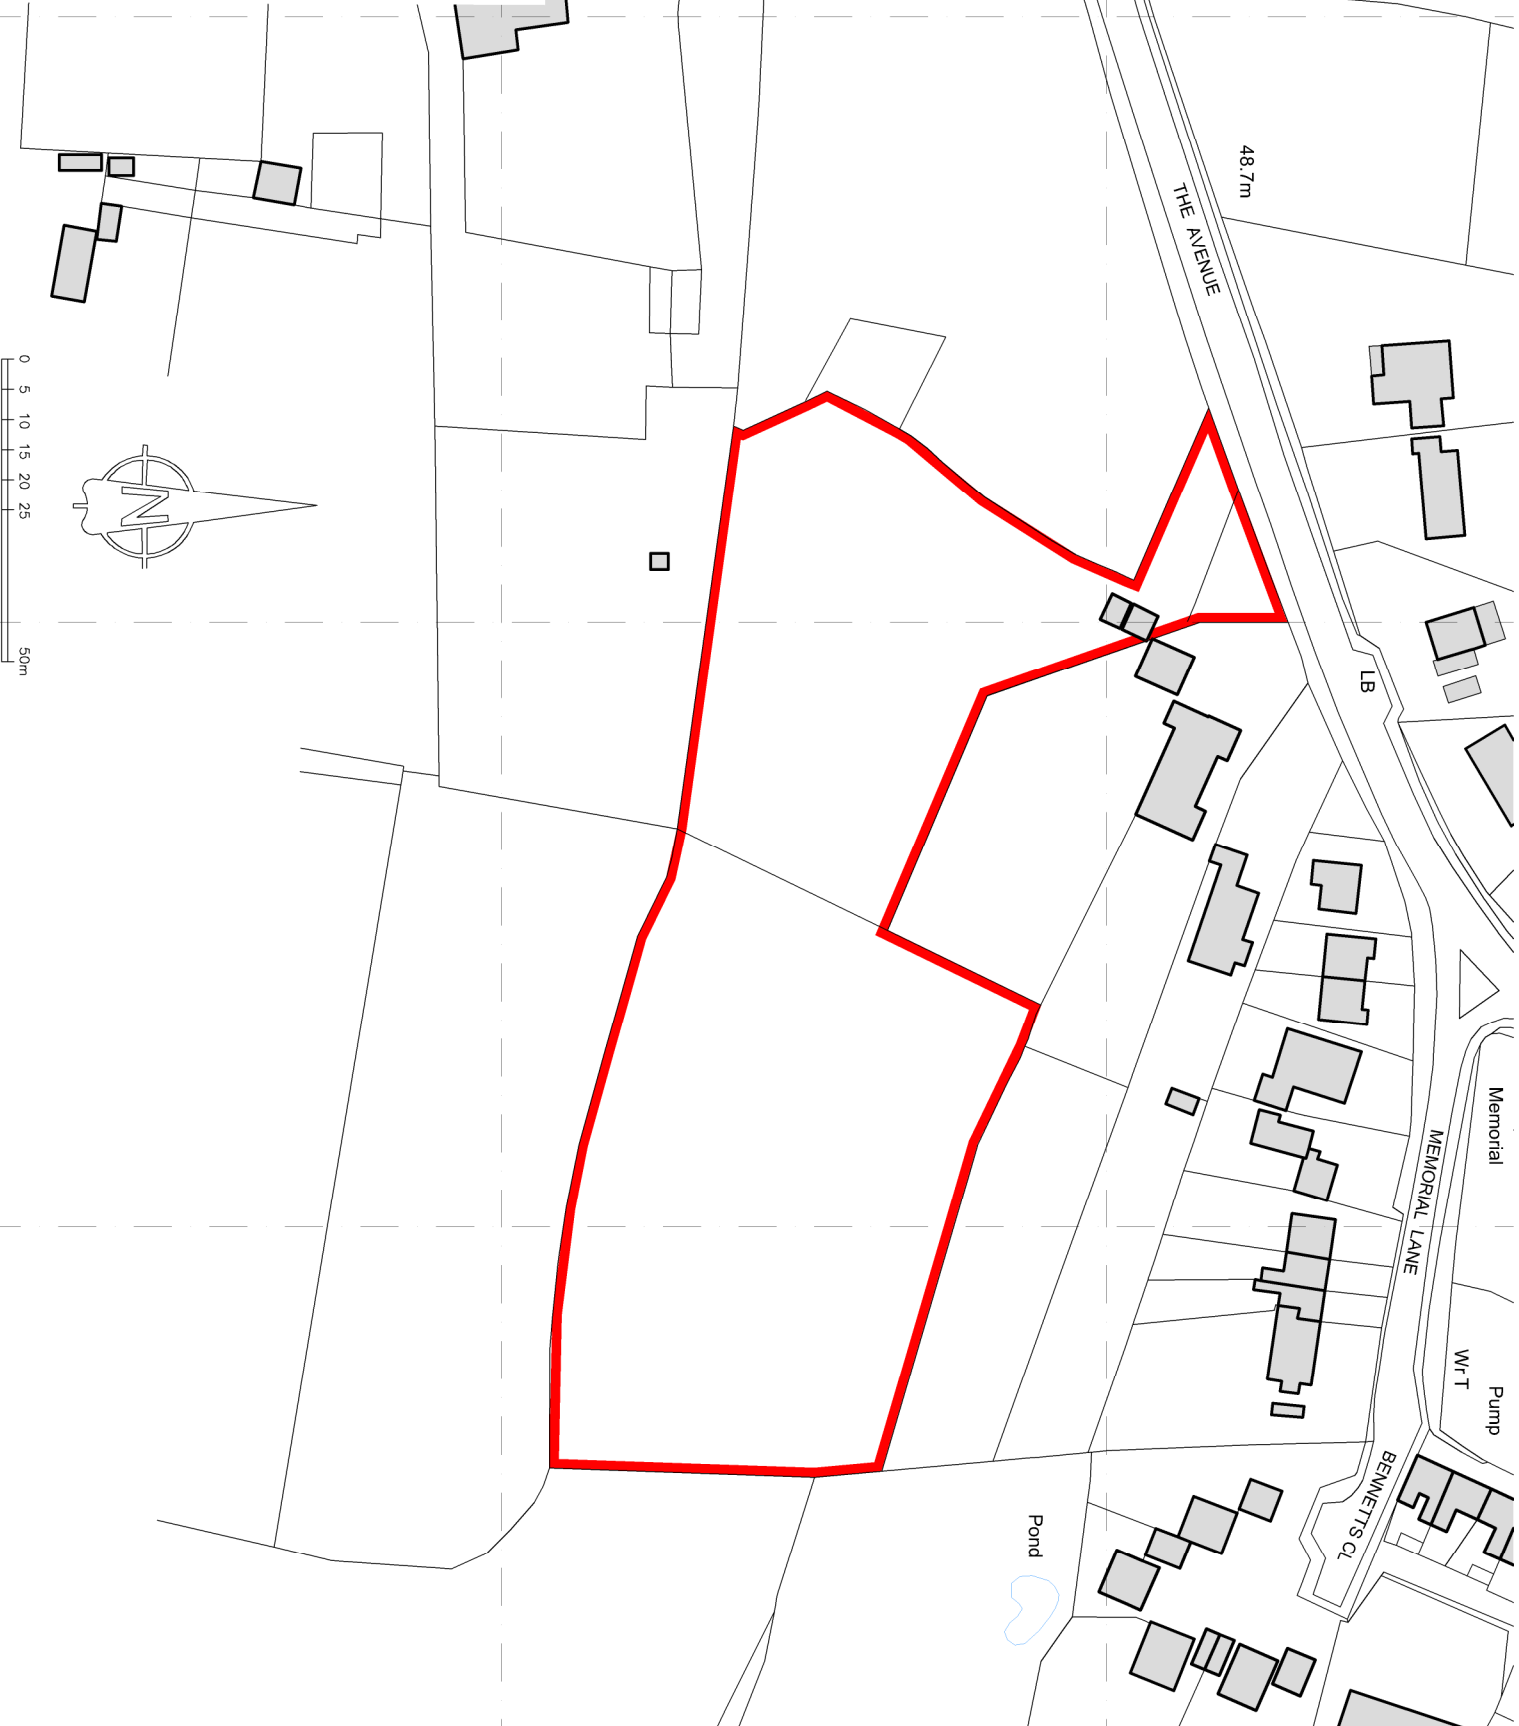

Project title		
LAND SOUTH OF 9 THE AVENUE BLETSOE, BEDS		
Drawing title		
LOCATION PLAN		
Scale	Date	Drawn
A4 - 1:1250	Oct 18	SC
Dwg No.		
K1311-01		

© This drawing is copyright.

50m