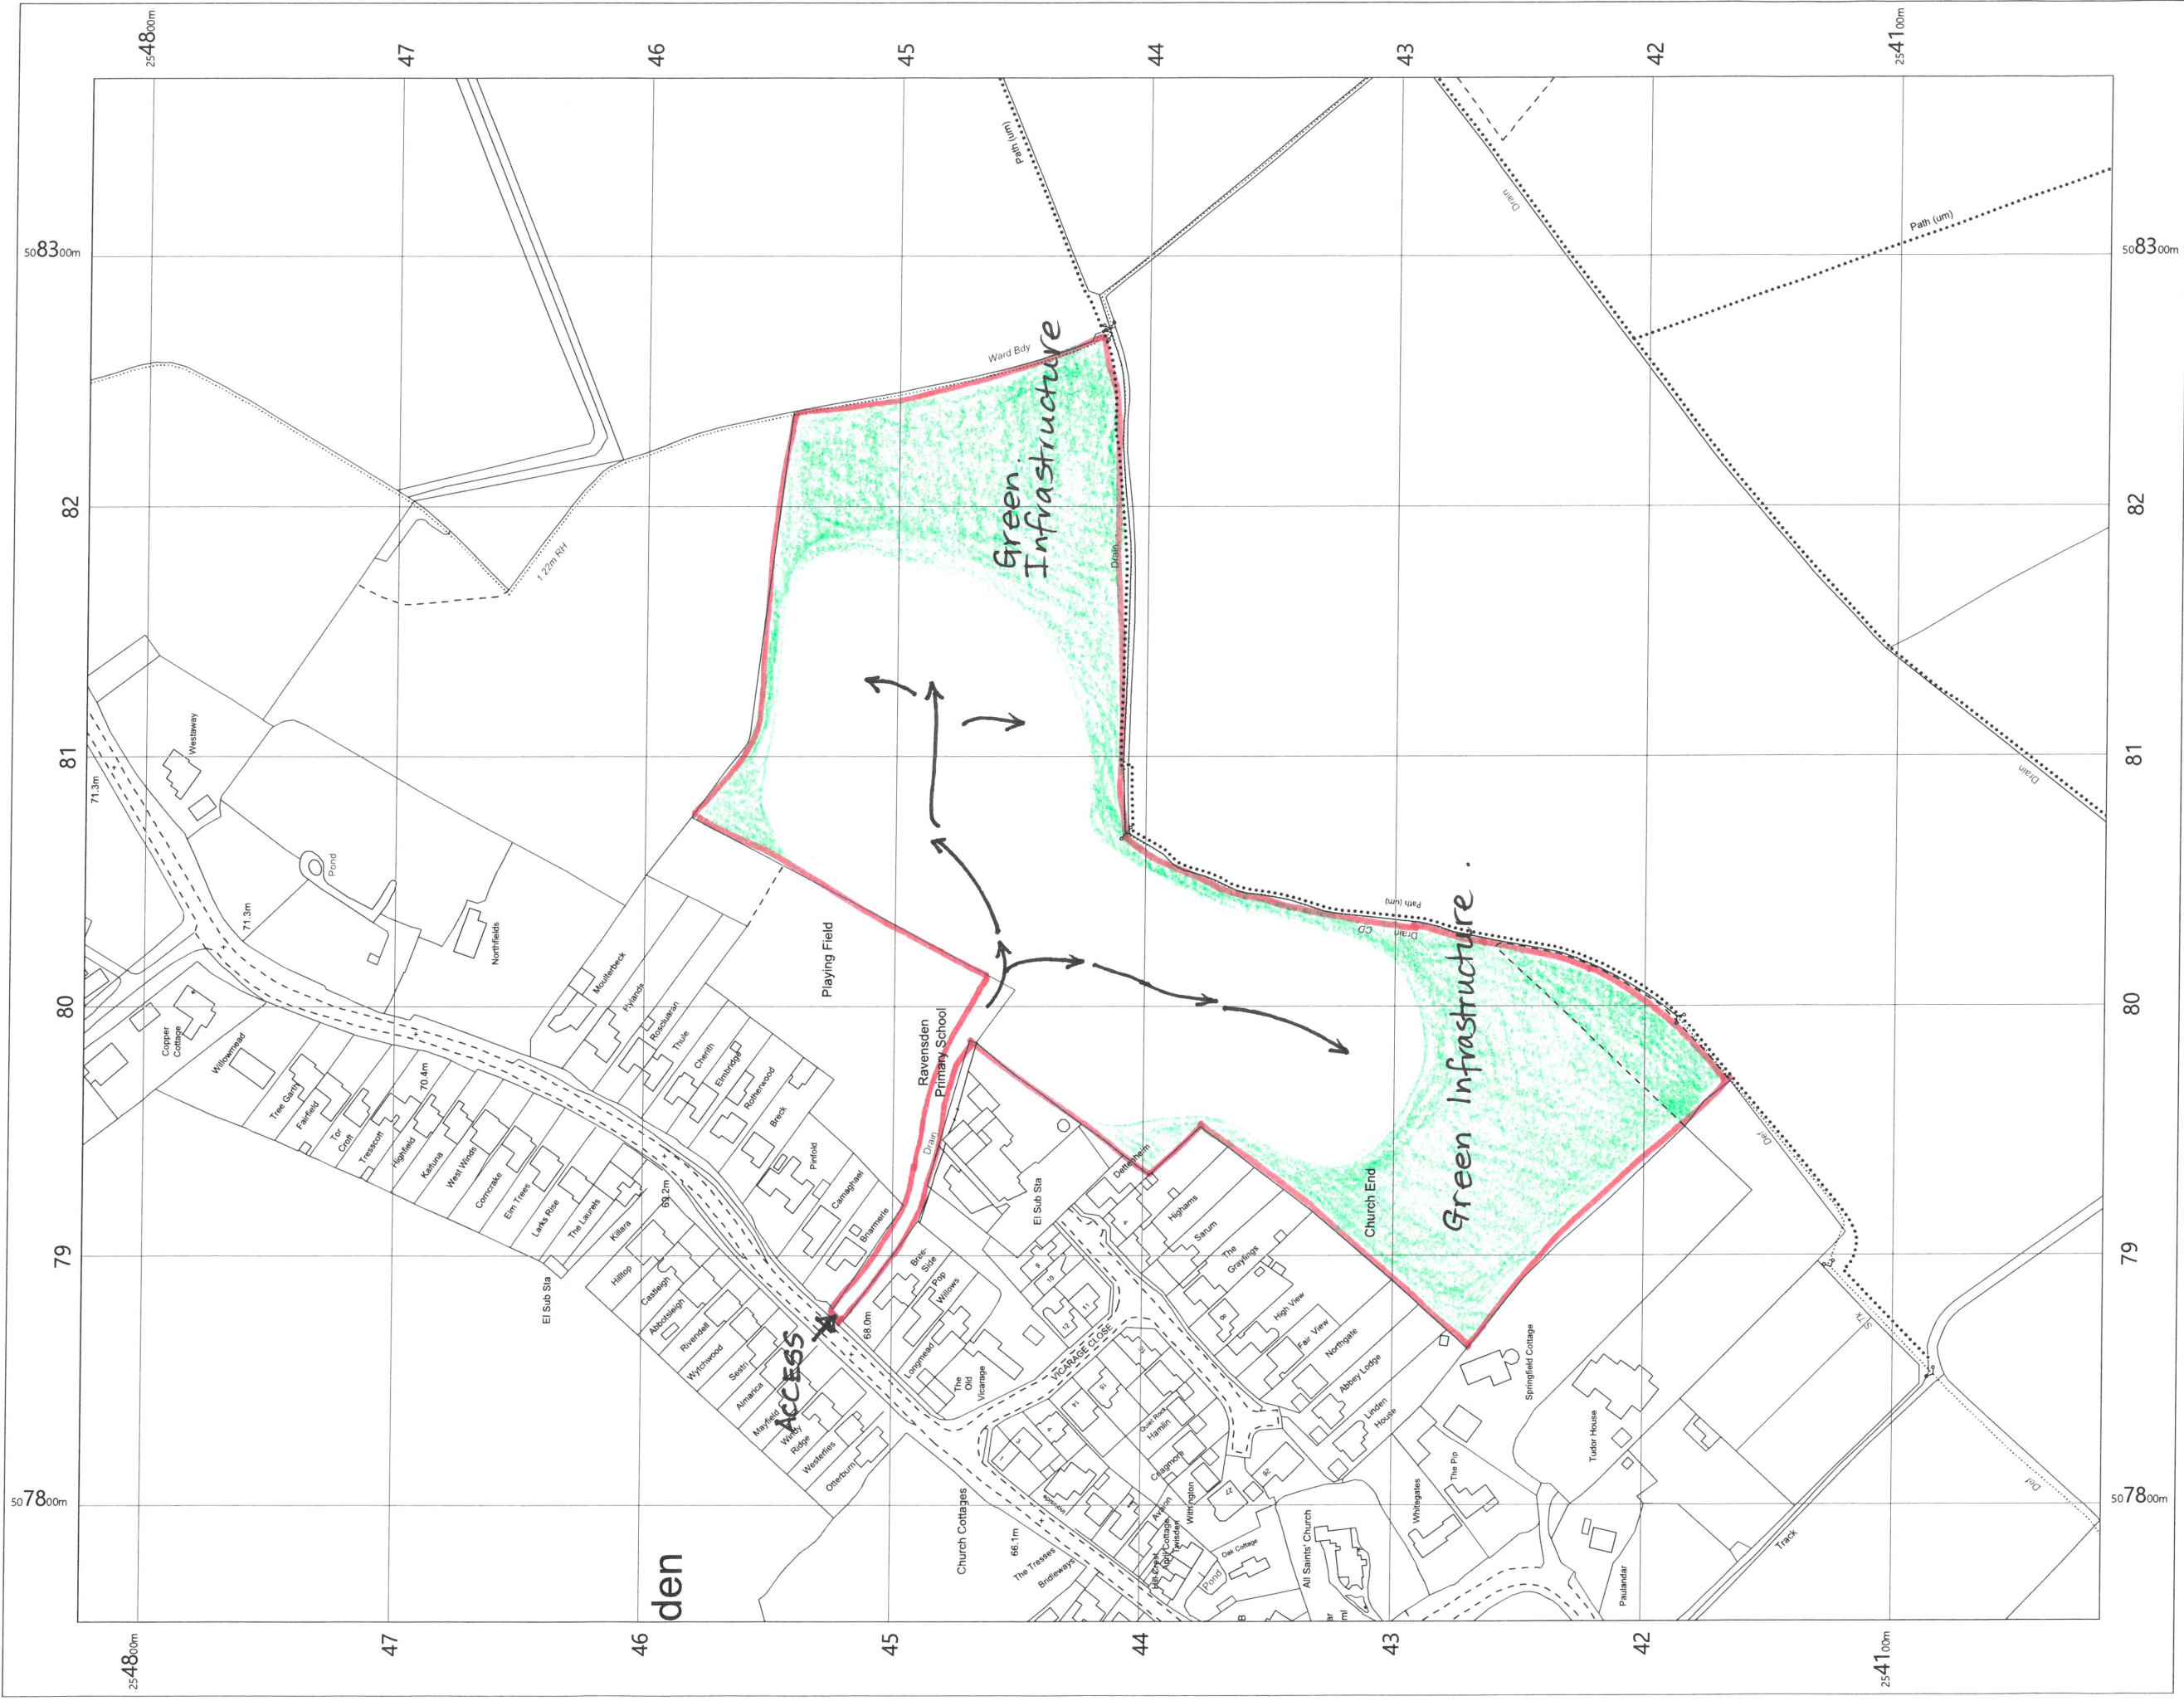

East of Church End Ravensden

Bedford Borough Local Plan Review
Call for Sites 2020

OS MasterMap 1250/2500/10000 scale
Friday, August 14, 2020, ID: CM-00895178
www.centremapslive.co.uk

1:2500 scale print at A3, Centre: 508062 E, 254420 N

©Crown Copyright Ordnance Survey. Licence no. 100019980