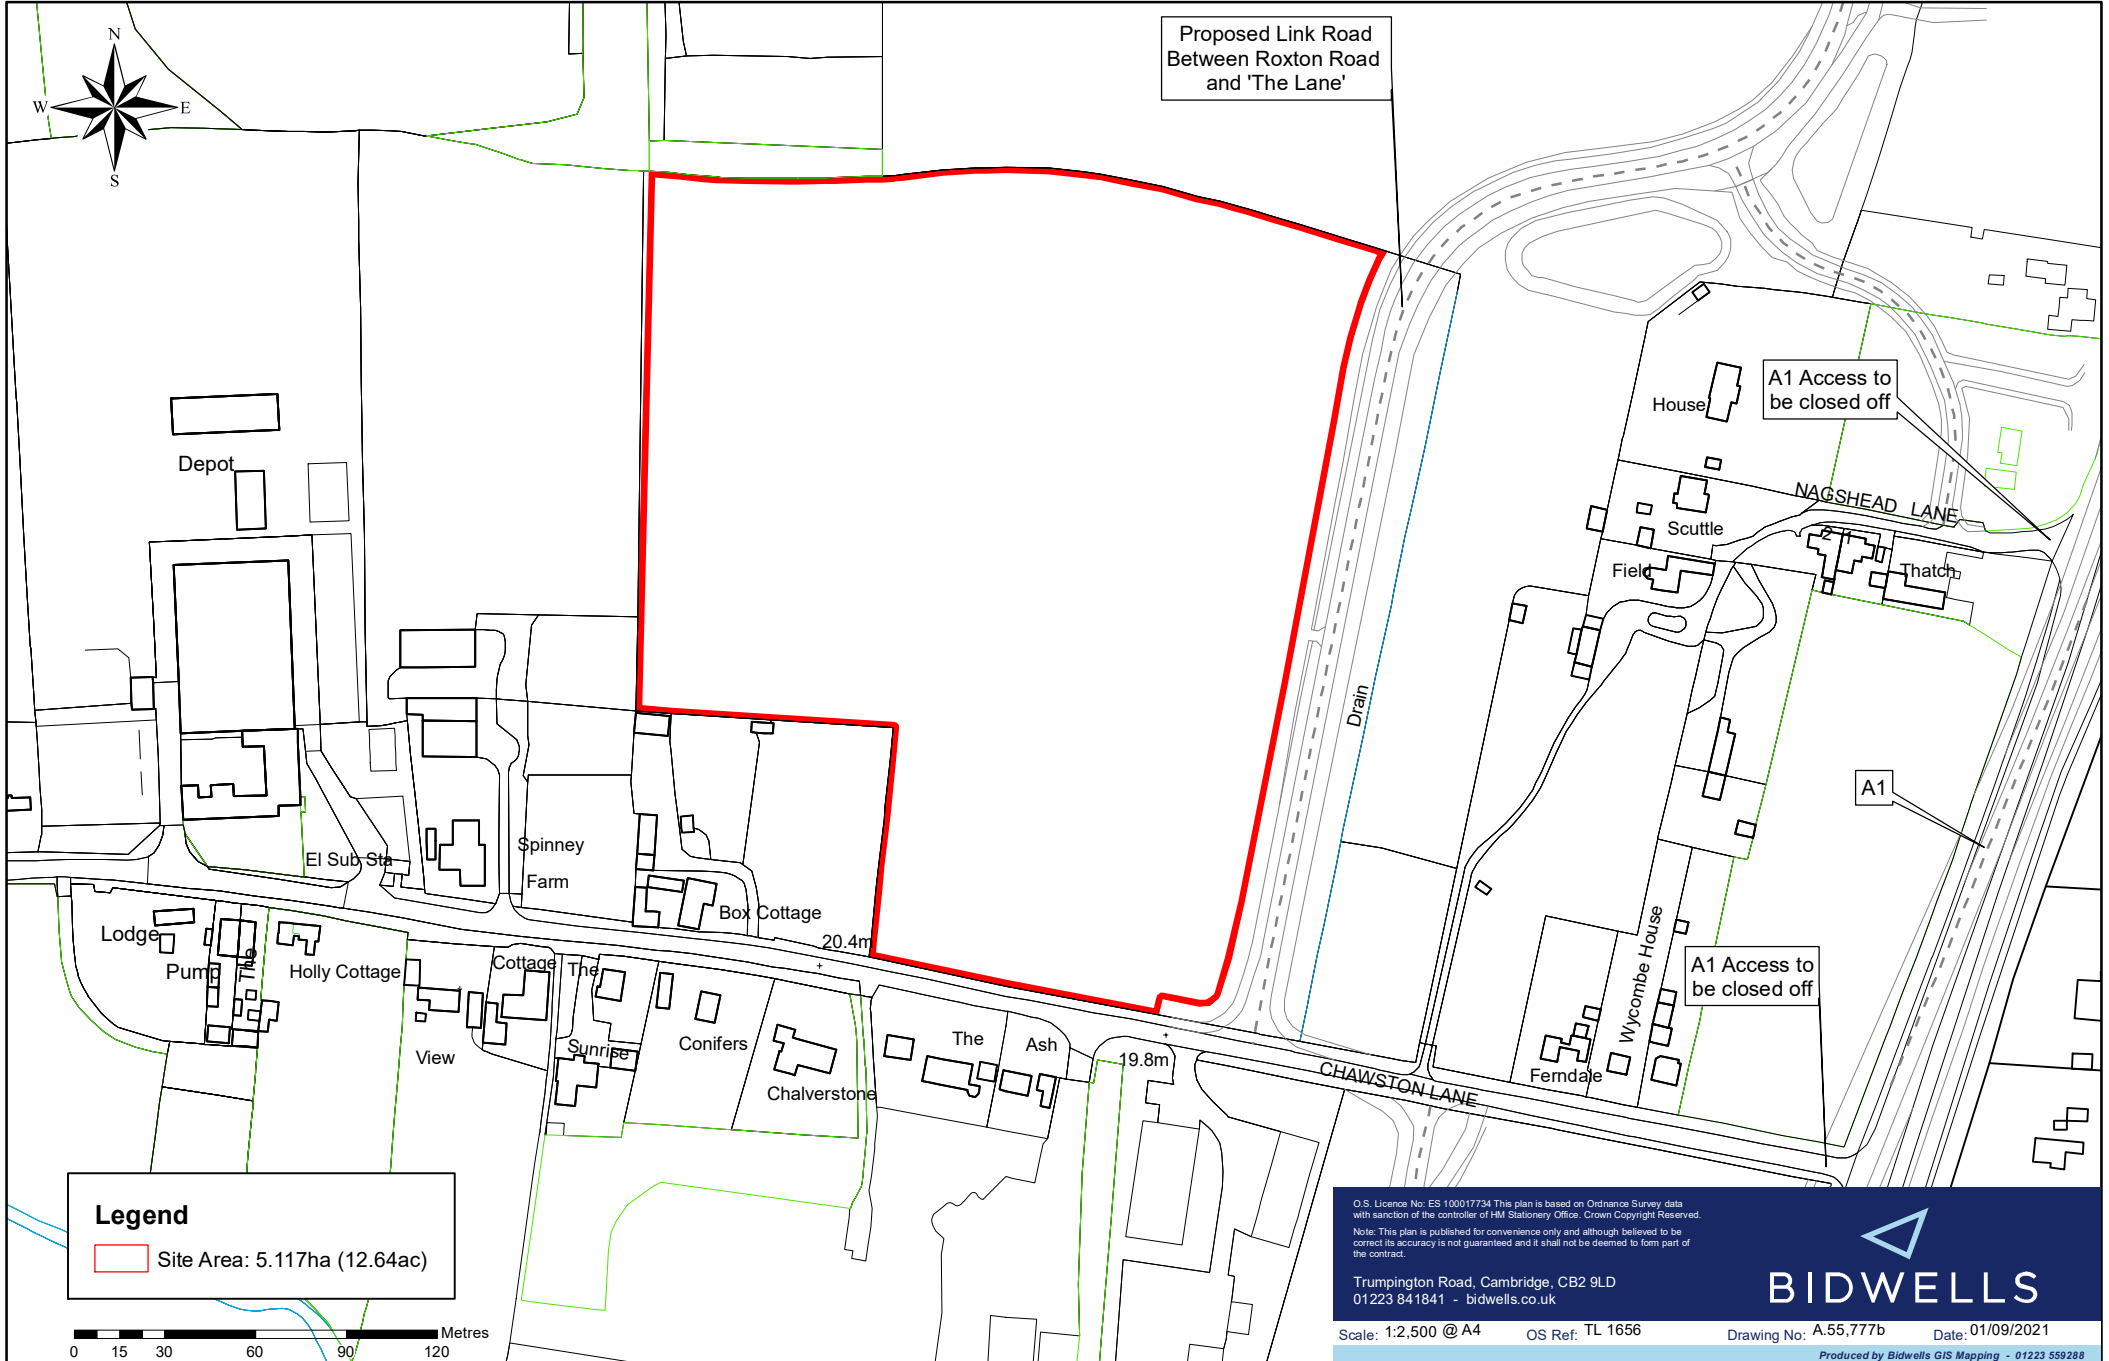

Land at Chawston

Legend
Site Area: 5.117ha (12.64ac)

0 15 30 60 90 120 Metres

Trumpington Road, Cambridge, CB2 9LD
01223 841841 - bidwells.co.uk

Scale: 1:2,500 @ A4 OS Ref: TL 1656 Drawing No: A.55,777b Date: 01/09/2021