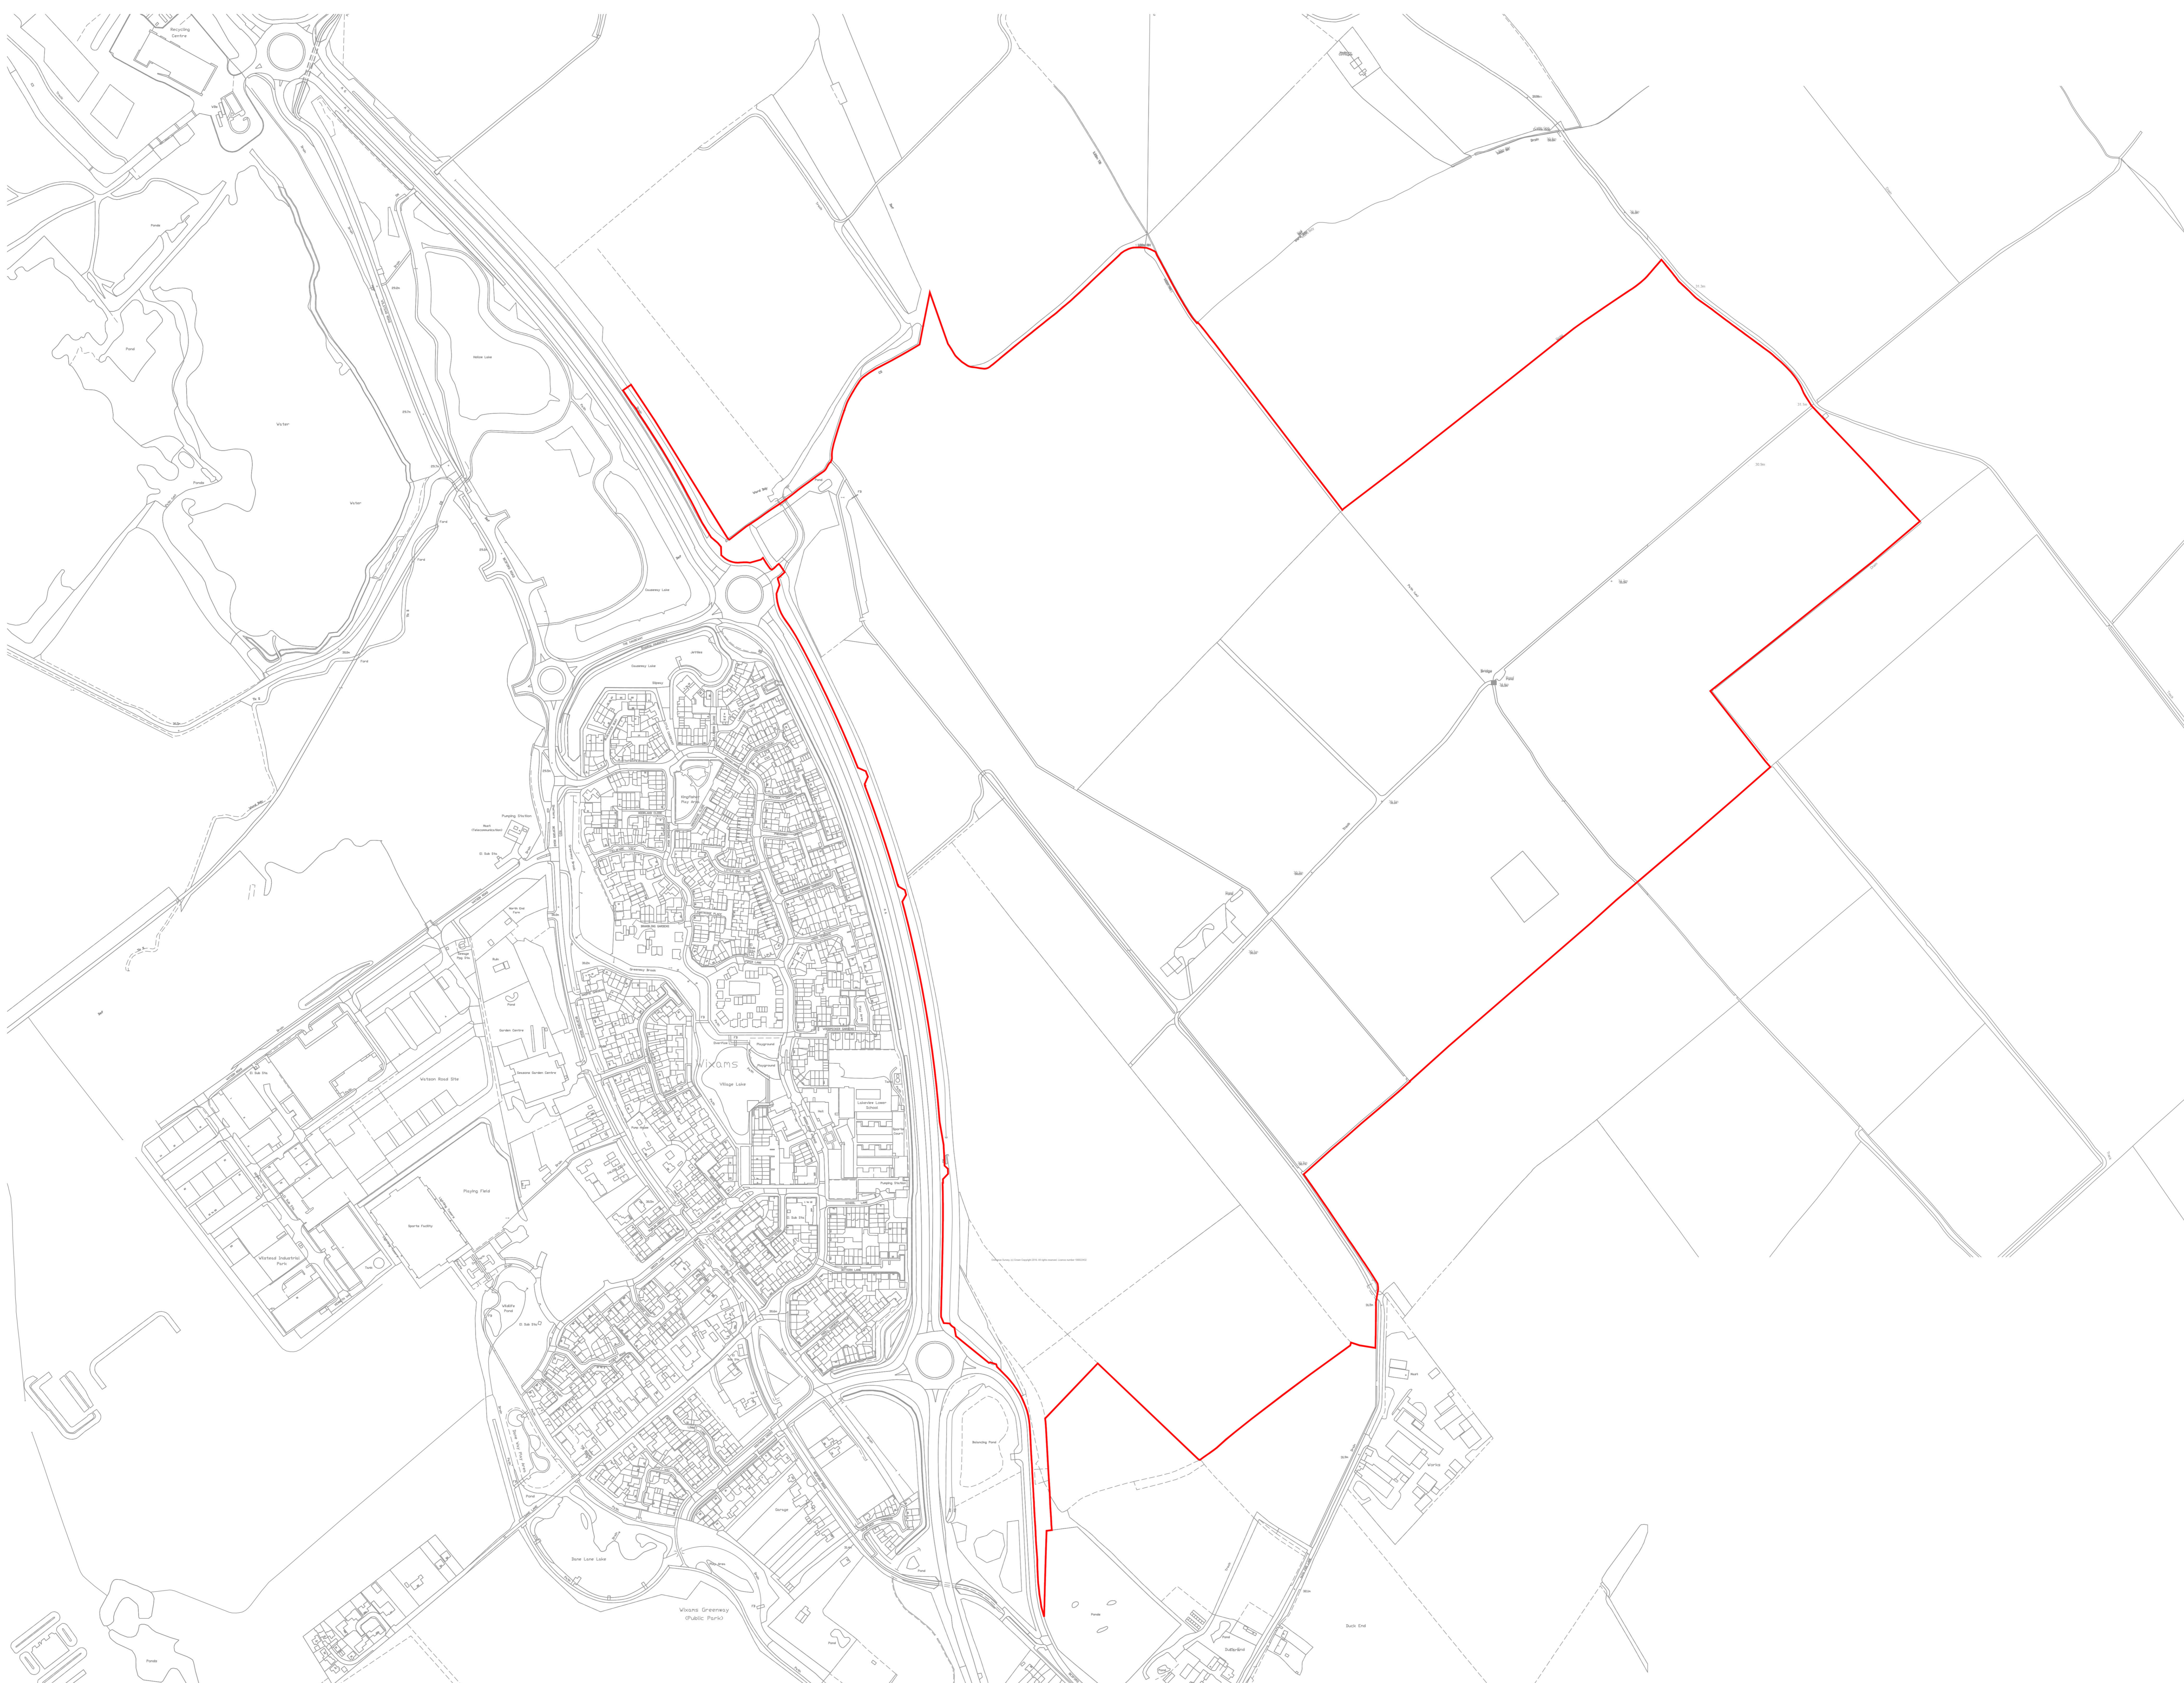

LEGEND

Site Boundary